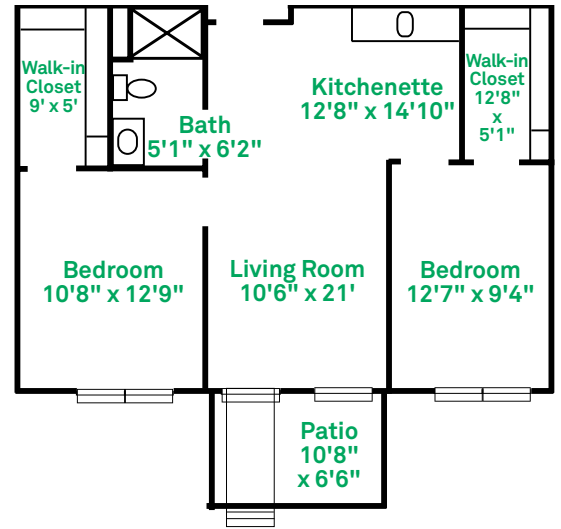

Studio

400 Square Feet

One Bedroom

528 Square Feet

Two Bedroom, One Bath

713 Square Feet

- *Master Bath option available.
- *Closet sizes may vary depending on layout.
- *Total sq. ft. may vary.

Two Bedroom, Two Bath

Total Square Feet may vary