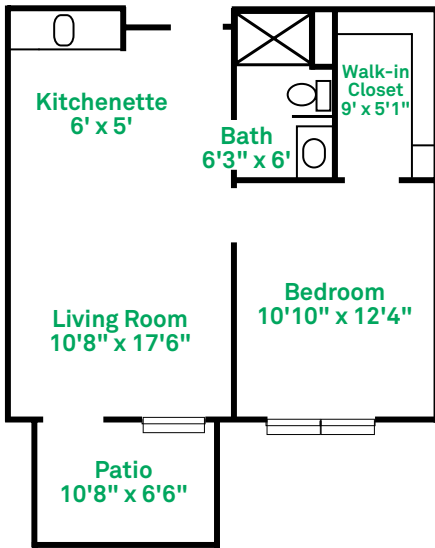

Studio

400 Square Feet

One Bedroom

528 Square Feet

Two Bedroom, One Bath

713 Square Feet

- *Master Bath option available.
- *Closet sizes may vary depending on layout.
- *Total sq. ft. may vary.

Two Bedroom, Two Bath

Total Square Feet may vary