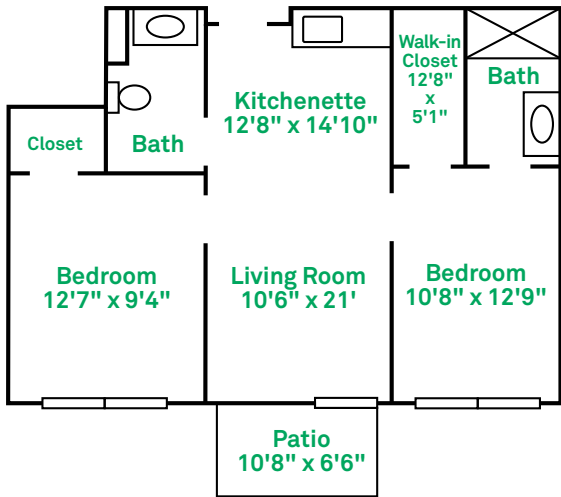

Studio

400 Square Feet

One Bedroom

528 Square Feet

Two Bedroom, One Bath

713 Square Feet

- *Master Bath option available.
- *Closet sizes may vary depending on layout.
- *Total sq. ft. may vary.

Two Bedroom, Two Bath

Total Square Feet may vary