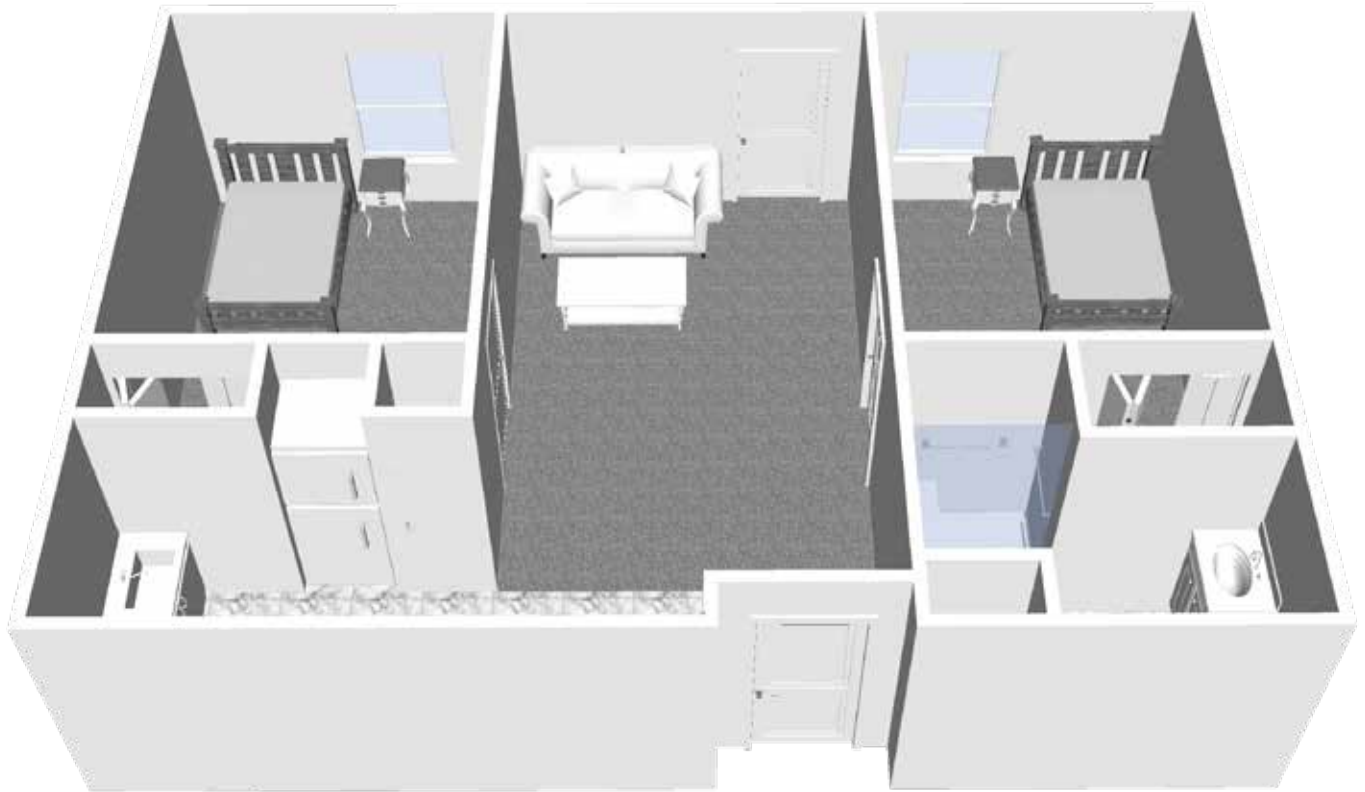

Assisted Living Apartments

The Hadley Studio Suite

280 Square Feet

The Waverly One Bedroom Apartment

450 Square Feet

The Stirling One Bedroom Apartment

600 Square Feet

The Washington Two Bedroom Apartment

680 Square Feet