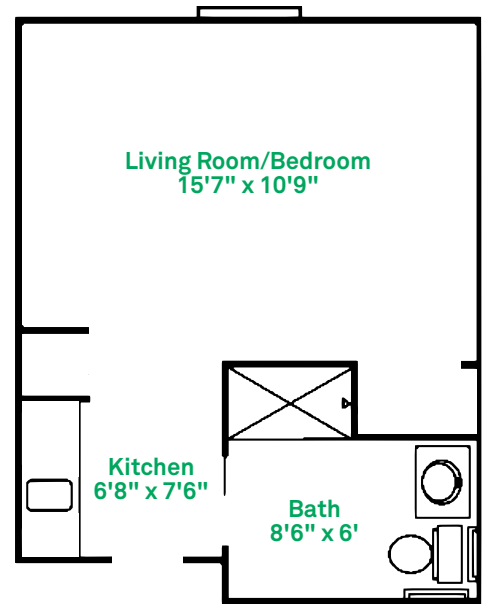

Assisted Living Apartments

The Hadley Studio Suite

280 Square Feet

The Waverly One Bedroom Apartment

450 Square Feet

The Stirling One Bedroom Apartment

600 Square Feet

The Washington Two Bedroom Apartment

680 Square Feet