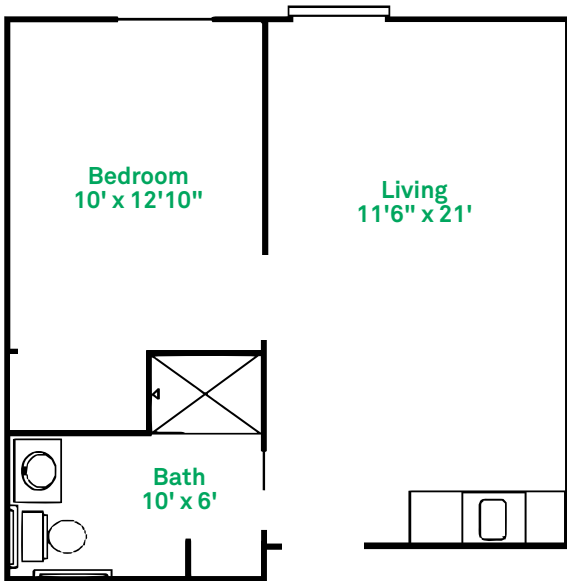

Assisted Living Apartments

The Hadley Studio Suite

280 Square Feet

The Waverly One Bedroom Apartment

450 Square Feet

The Stirling One Bedroom Apartment

600 Square Feet

The Washington Two Bedroom Apartment

680 Square Feet