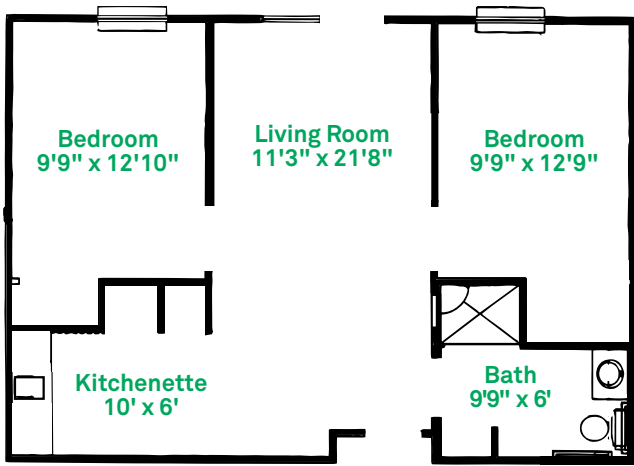

Assisted Living Apartments

The Hadley Studio Suite

280 Square Feet

The Waverly One Bedroom Apartment

450 Square Feet

The Stirling One Bedroom Apartment

600 Square Feet

The Washington Two Bedroom Apartment

680 Square Feet