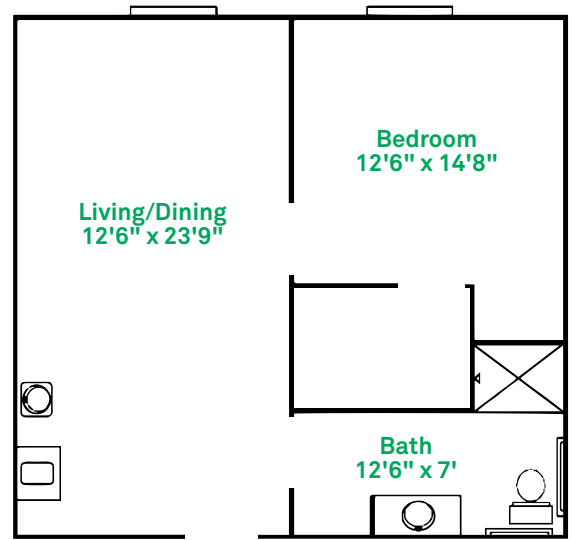

Assisted Living Apartments

The Hadley Studio Suite

280 Square Feet

The Waverly One Bedroom Apartment

450 Square Feet

The Stirling One Bedroom Apartment

600 Square Feet

The Washington Two Bedroom Apartment

680 Square Feet