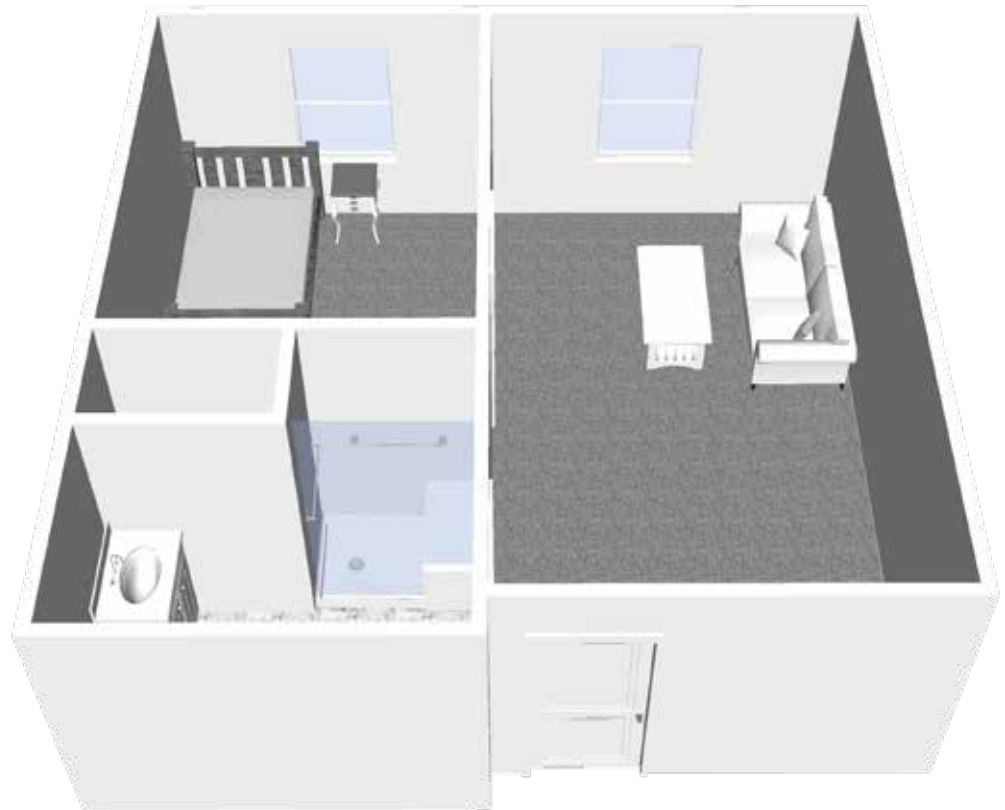

Assisted Living Apartments

The Hadley Studio Suite

280 Square Feet

The Waverly One Bedroom Apartment

450 Square Feet

The Stirling One Bedroom Apartment

600 Square Feet

The Washington Two Bedroom Apartment

680 Square Feet