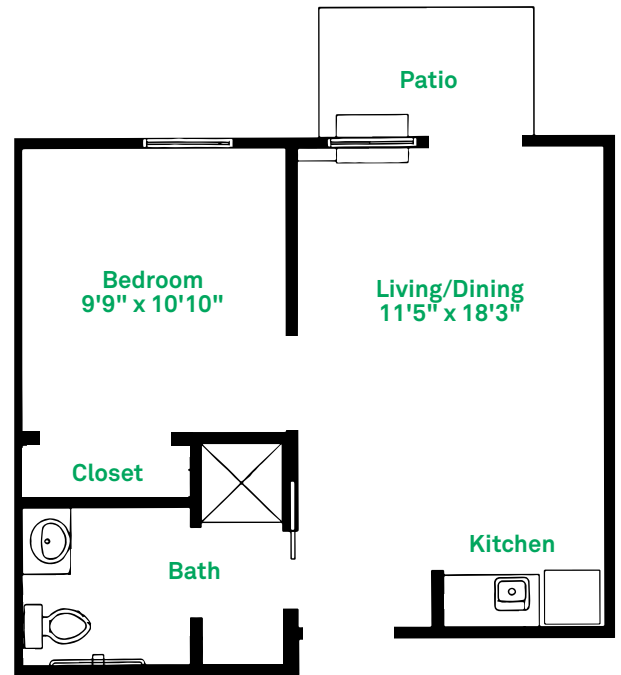

## The Madison Studio Suite

320 Square Feet

## The Lincoln One Bedroom Apartment

440 Square Feet

## The Roosevelt One Bedroom Apartment

530 Square Feet