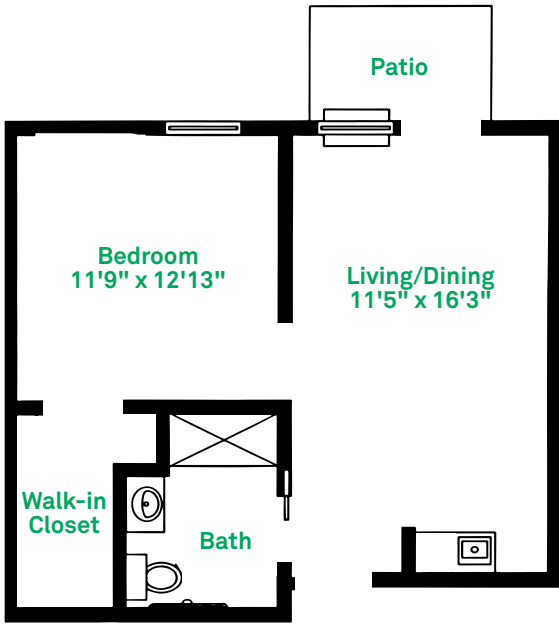

## The Madison Studio Suite

320 Square Feet

## The Lincoln One Bedroom Apartment

440 Square Feet

## The Roosevelt One Bedroom Apartment

530 Square Feet