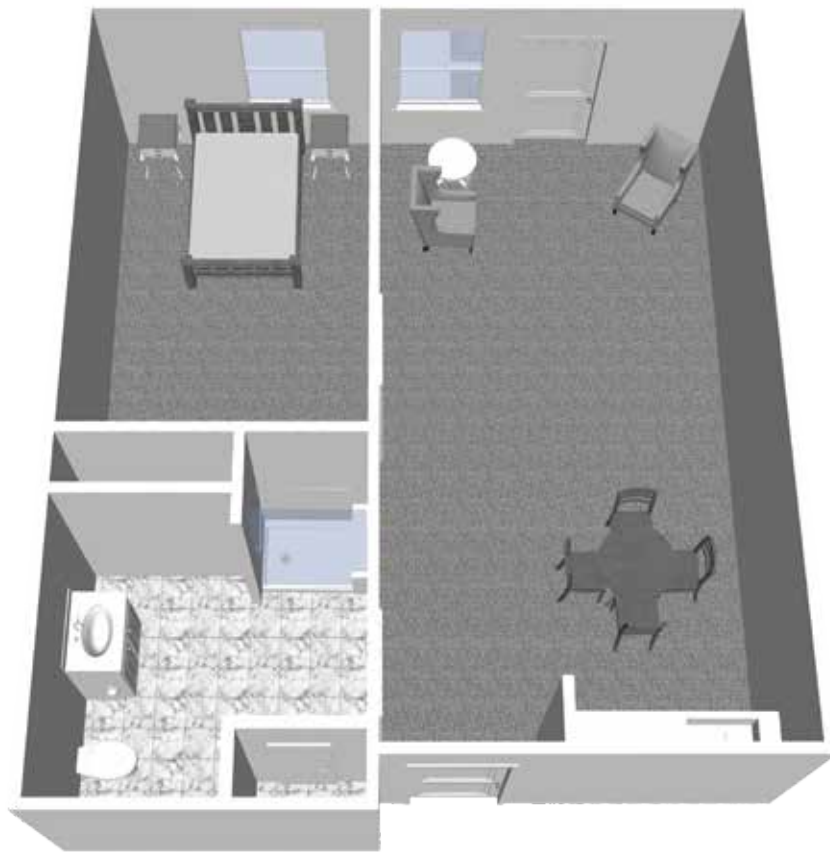

## The Madison Studio Suite

320 Square Feet

## The Lincoln One Bedroom Apartment

440 Square Feet

## The Roosevelt One Bedroom Apartment

530 Square Feet