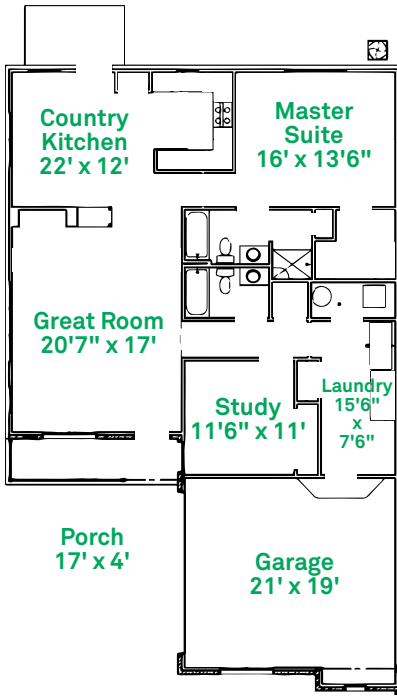

The New Dawn One Bedroom Garden Home

640 Square Feet

The Dortmund One Bedroom Garden Home with Den

1,240 Square Feet

The Albertine Two Bedroom Garden Home

1,408 Square Feet

The Truman Two Bedroom Garden Home

1,519 Square Feet