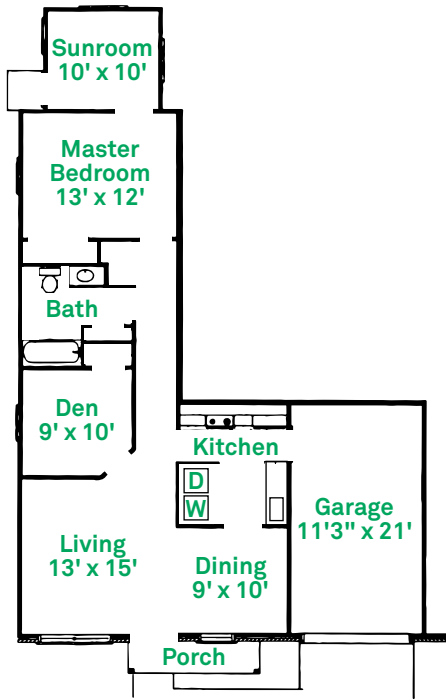

The New Dawn One Bedroom Garden Home

640 Square Feet

The Dortmund One Bedroom Garden Home with Den

1,240 Square Feet

The Albertine Two Bedroom Garden Home

1,408 Square Feet

The Truman Two Bedroom Garden Home

1,519 Square Feet