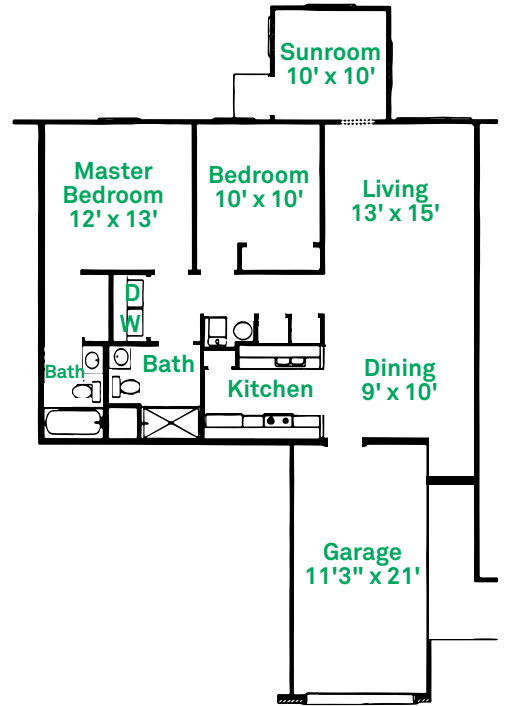

The New Dawn One Bedroom Garden Home

640 Square Feet

The Dortmund One Bedroom Garden Home with Den

1,240 Square Feet

The Albertine Two Bedroom Garden Home

1,408 Square Feet

The Truman Two Bedroom Garden Home

1,519 Square Feet