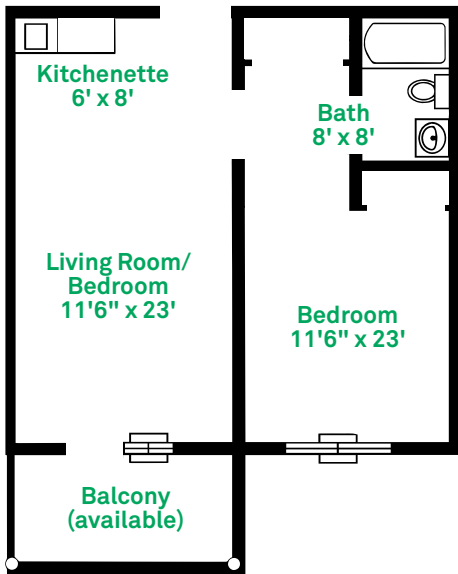

## The Lincoln Small Studio Apartment

450 Square Feet

## The Washington Large Studio Apartment

710 Square Feet

## The Roosevelt One Bedroom Apartment

710 Square Feet