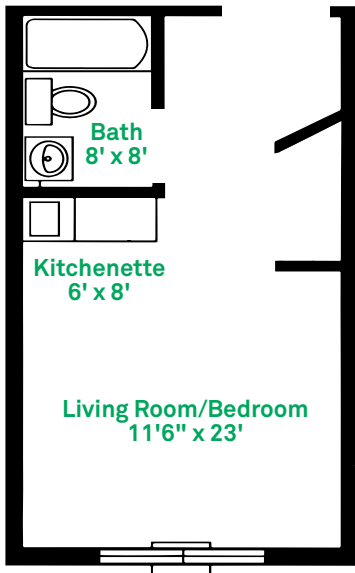

## The Lincoln Small Studio Apartment

450 Square Feet

## The Washington Large Studio Apartment

710 Square Feet

## The Roosevelt One Bedroom Apartment

710 Square Feet