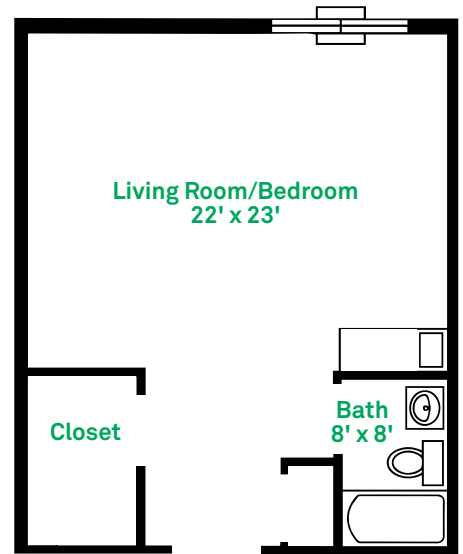

## The Lincoln Small Studio Apartment

450 Square Feet

## The Washington Large Studio Apartment

710 Square Feet

## The Roosevelt One Bedroom Apartment

710 Square Feet